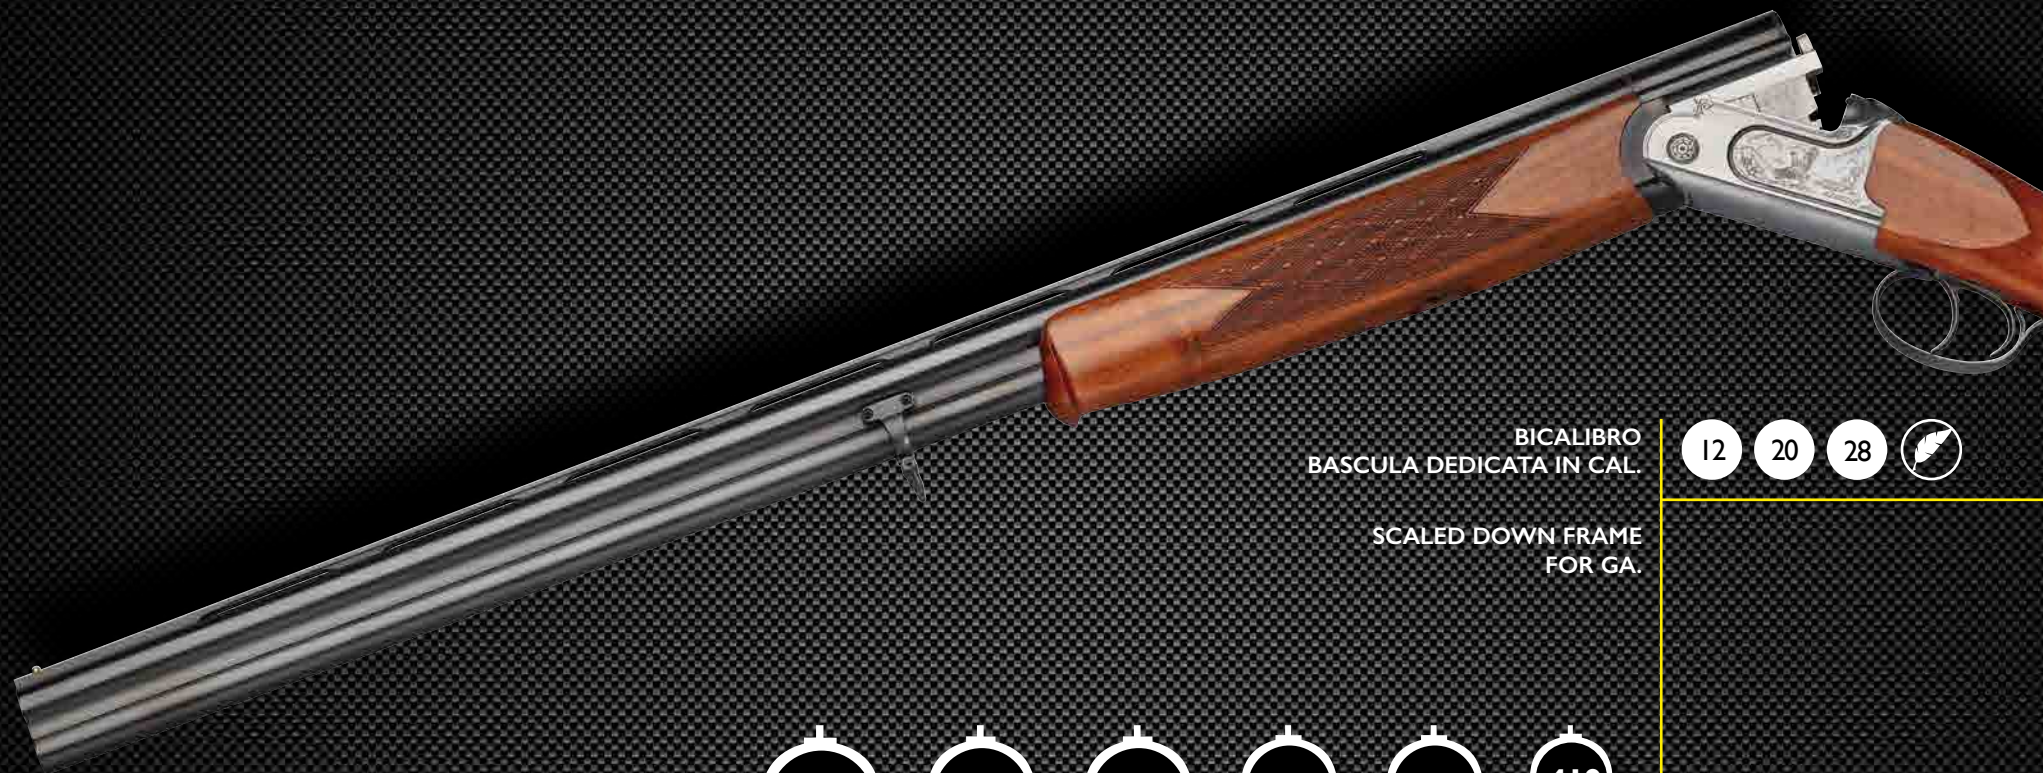

BICALIBRO
BASCULA DEDICATA IN CAL.

SCALED DOWN FRAME
FOR GA.