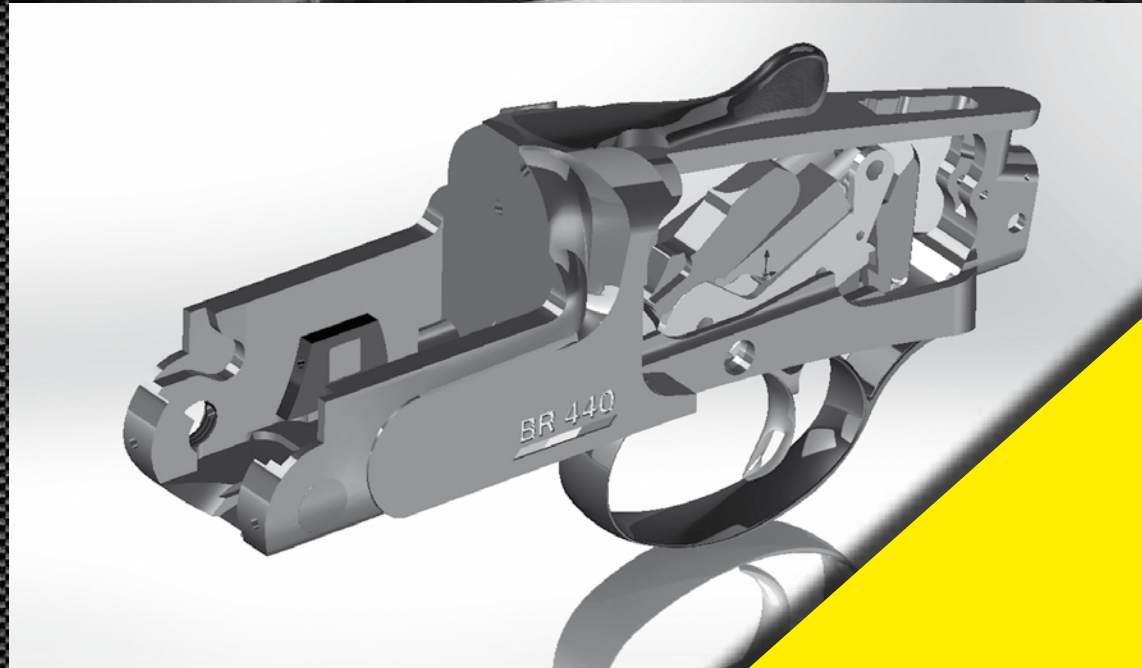

I

L'AZIENDA | THE COMPANY

La Ditta **Rizzini** viene fondata nel 1966 da Battista Rizzini, che ancora oggi la dirige con la collaborazione dei suoi tre figli; negli anni si è fatta conoscere ed apprezzare in tutto il mondo grazie alla continua ricerca della migliore qualità dei suoi prodotti resa possibile solo attraverso continui investimenti in tecnologie avanzate ma sempre nel rispetto della lavorazione artigianale.

La **Rizzini** realizza fucili ideati per rispondere alle più esigenti richieste di cacciatori e tiratori; produce oggi fucili sovrapposti, doppiette e combinati ad anima liscia e rigata; fucili da competizione ideali per qualsiasi specialità, anche in piccoli calibri. L'azienda conta al suo interno uno studio di progettazione e sviluppo, diverse macchine a controllo numerico di ultima generazione e un reparto di falegnameria dove vengono selezionate e lavorate le parti in legno; personale qualificato si occupa dell'assemblaggio delle armi e un tunnel di prova interno è disponibile per i test di sparo. Il marchio **Rizzini** l'originale, è depositato in tutto il mondo ed è da sempre sinonimo di qualità e affidabilità. 100% made in Italy.

GB

The **Rizzini** Company has been founded in 1966 by Battista Rizzini who currently runs it together with his three children. Since the foundation, its products acquired worldwide renown and appreciation through the endless quest for the best quality of the materials and products, achievable only through continuous investments in new technologies integrated into traditional workmanship.